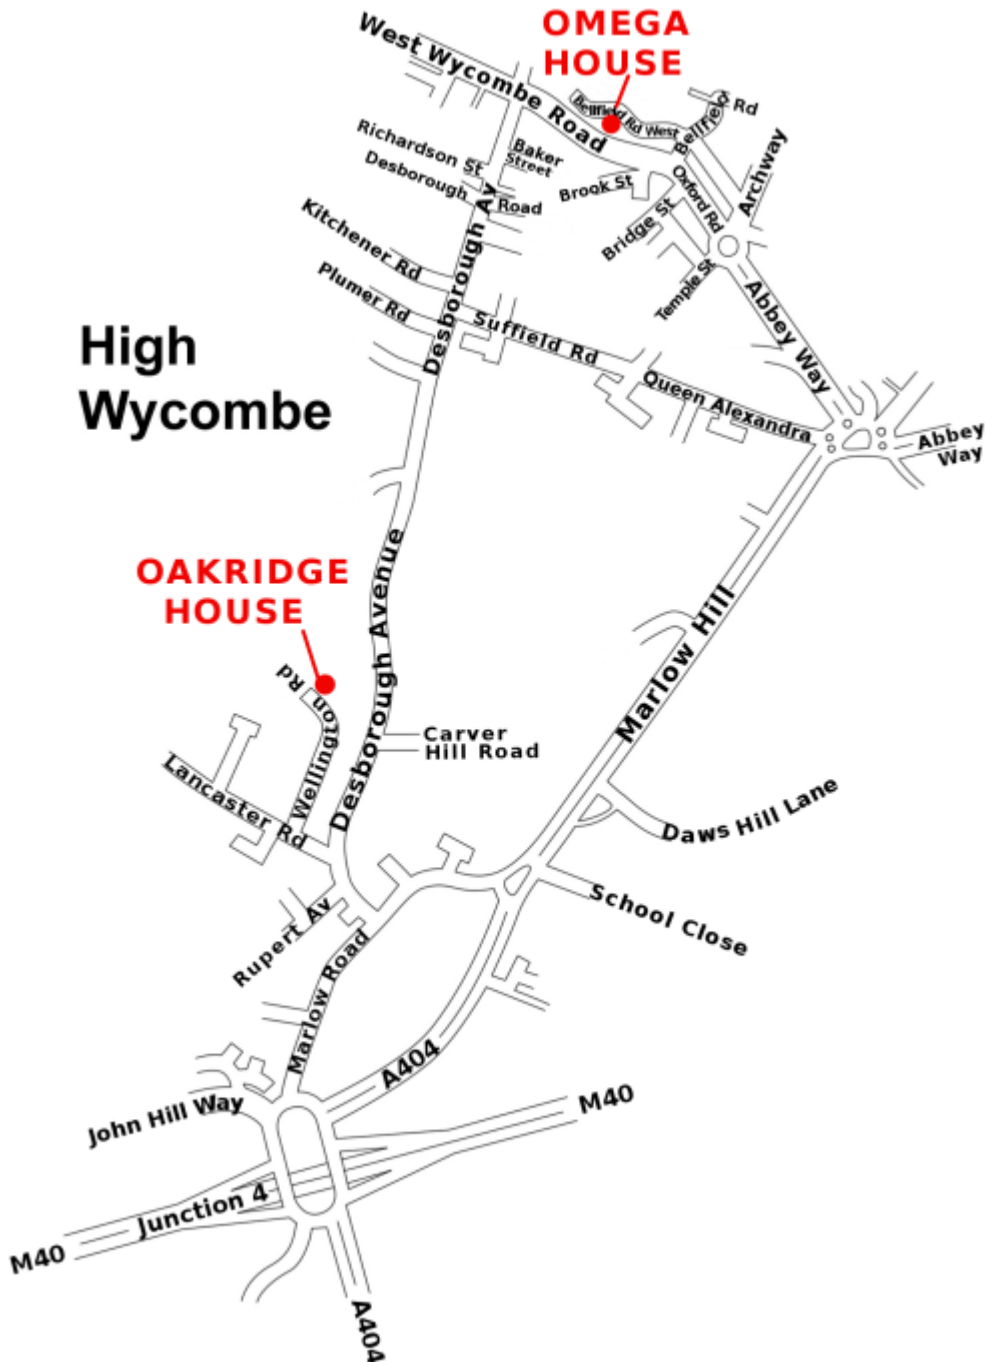

Contact:
David Bradbury
or
Lucy White
Tel: 01494 557300

OMEGA HOUSE
6 Buckingham Place
Bellfield Road West
High Wycombe
HP13 5HW

OAKRIDGE HOUSE
Wellington Road
High Wycombe
HP12 3PR